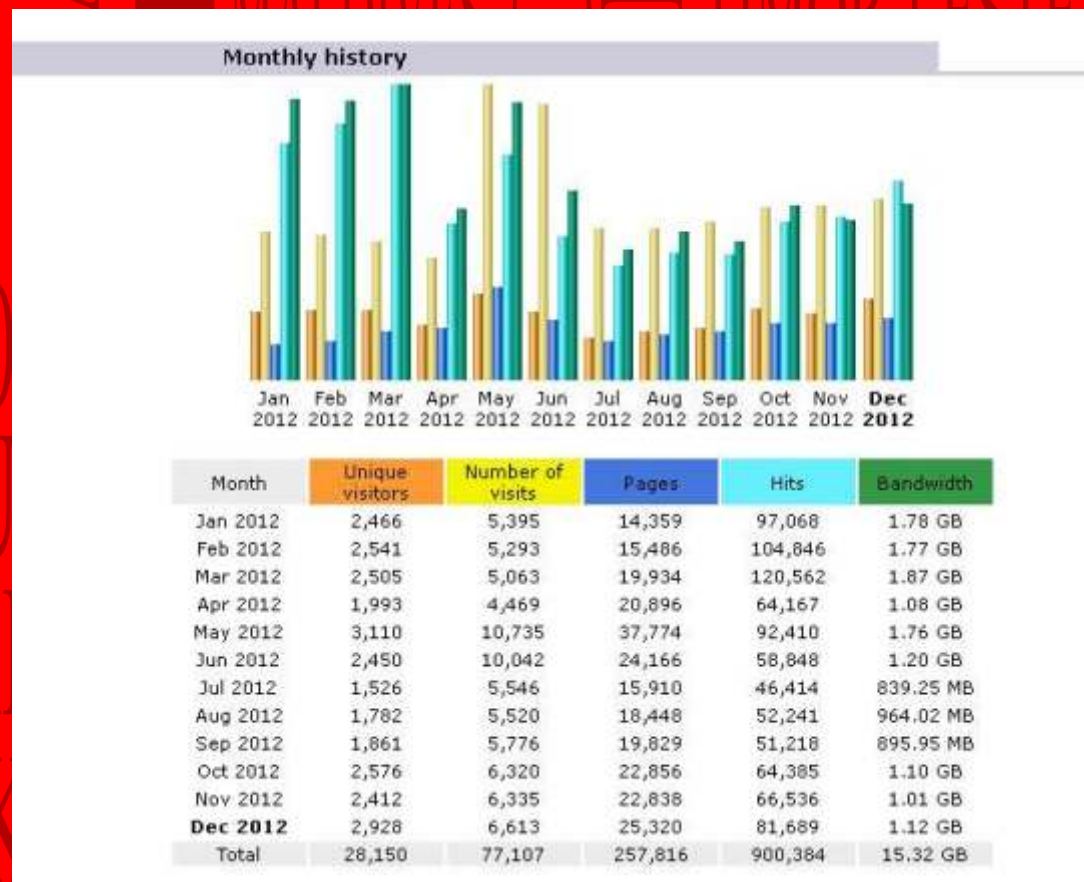

Viewership Report 2012

Web analytics of
www.thebuddhistforum.com

We welcome you to the “viewership report 2011”, which gives a annual depiction of nation wise data of website for the purpose of understanding and optimizing web usage in different countries of world in year 2011. The source of our viewership data is provided by administrative site www.thebuddhistforum.com/cpanel . We have placed the counties in into four groups according to their geographical locations. It is the outcome of hard work of all the members of “The Buddhist Forum” for the international sign campaign “Save Stupas Save Buddha” that unable the website of the forum to receive 900,384 clicks or hits and 257,816 pages read worldwide. Our Deputy Vice President Parmod Kumar played a pivoting role in this sphere.