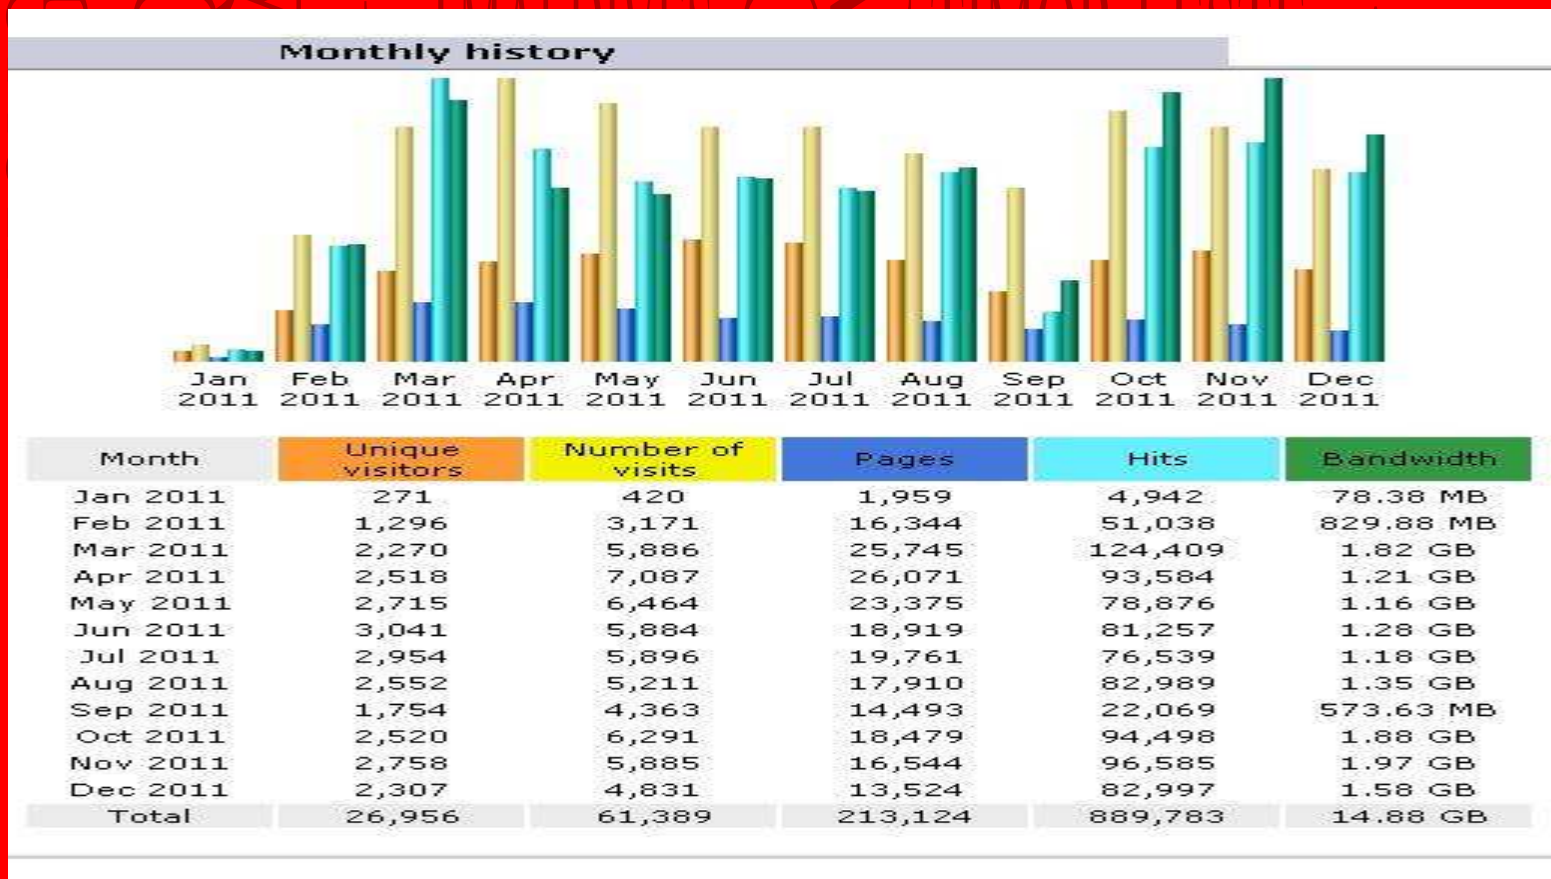

Viewership Report 2011

Web analytics of www.thebuddhistforum.com

We welcome you to the “viewership report 2011”, which gives a annual depiction of nation wise data of website for the purpose of understanding and optimizing web usage in different countries of world in year 2011. The source of our viewership data is provided by administrative site www.thebuddhistforum.com/cpanel. We have placed the counties in into four groups according to their geographical locations. It is the outcome of hard work of all the members of “The Buddhist Forum” for the international sign campaign “Save Stupas Save Buddha” that unable the website of the forum to receive 889,783 clicks or hits and 213,124 pages read worldwide. Our Deputy Vice President Parmod Kumar played a pivoting role in this sphere.

HITS

G-1

	Jan	feb	mar	apr	may	June	July	aug	sep	oct	nov	dec	
United States	938	6,702	25,228	23,58	16,379	15,005	14,241	18,364	4,4631	9,5622	1,7921	8,417	184674
Canada	7		3,93	2,214	1,874	2,233	1,750	1,998	363	2,422	2,380	1,672	20846